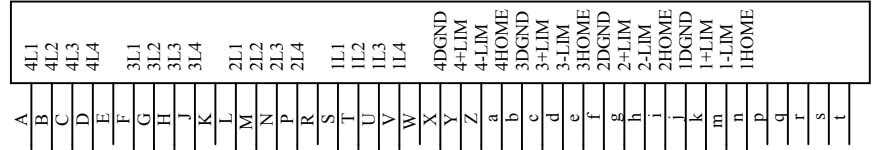

CONNECTOR TECHNOLOGIES 851-02E20-41S50  
MOTOR OUT - MOTORS 1-4 OR 5-8

MATING CONNECTOR = CTI 851-06RC20-41P50  
TO 100FT. MAX BELDEN 9545 40 CONDUCTOR CABLE

J1/3  
CHANNELS 1&2 OR 5&6  
26 PIN IDC

J2/4  
CHANNELS 3&4 OR 7&8  
26 PIN IDC