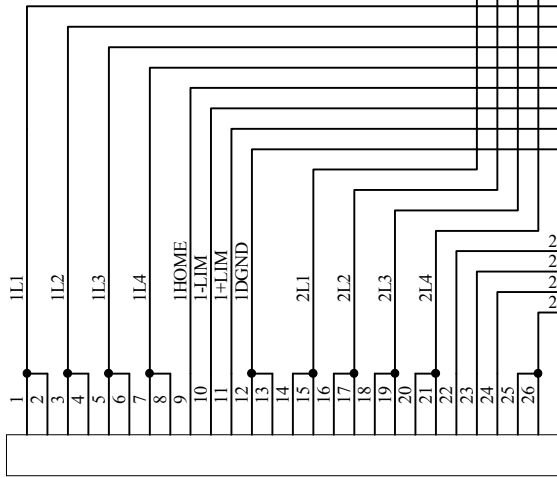

CONNECTOR TECHNOLOGIES 851-02E20-41S50  
MOTOR OUT - MOTORS 1-4 OR 5-8

MATING CONNECTOR = CTI 851-06RC20-41P50  
TO 100FT. MAX BELDEN 9545 40 CONDUCTOR CABLE

J1/3  
CHANNELS 1&2 OR 5&6  
26 PIN IDC

J2/4  
CHANNELS 3&4 OR 7&8  
26 PIN IDC

Title IDC CABLE TO CIRCULAR ADAPTER CKT. BD FO 7626B		
Size A	Number BP8000-4	Revision B
Date:	7-Nov-2001	Sheet 4 of 5
File:	C:\My Download Files\carsdrv.ddb	Drawn By: